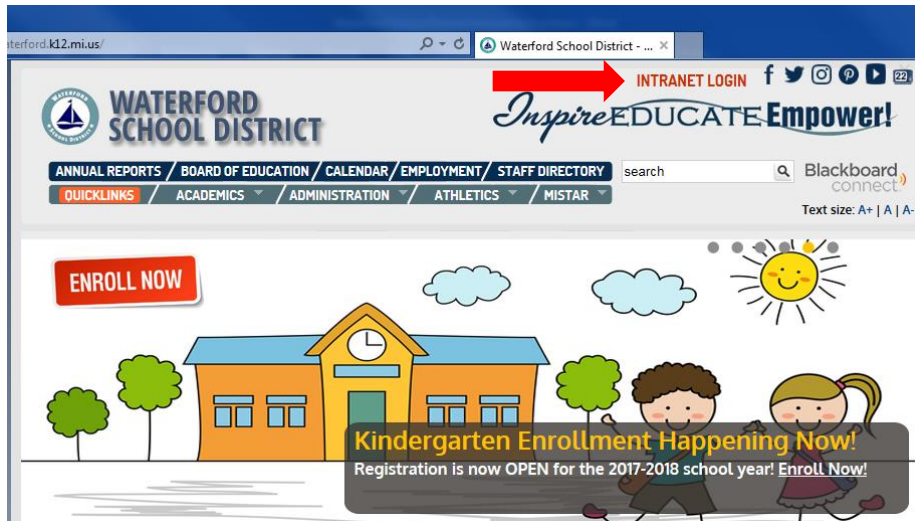

Waterford School District Intranet

Three Simple Steps!

Click on **INTRANET LOGIN**

1

2

Type your user name and password. This is the same user name and password you use to log on to your computer.
Note: You may login to the Intranet from home.