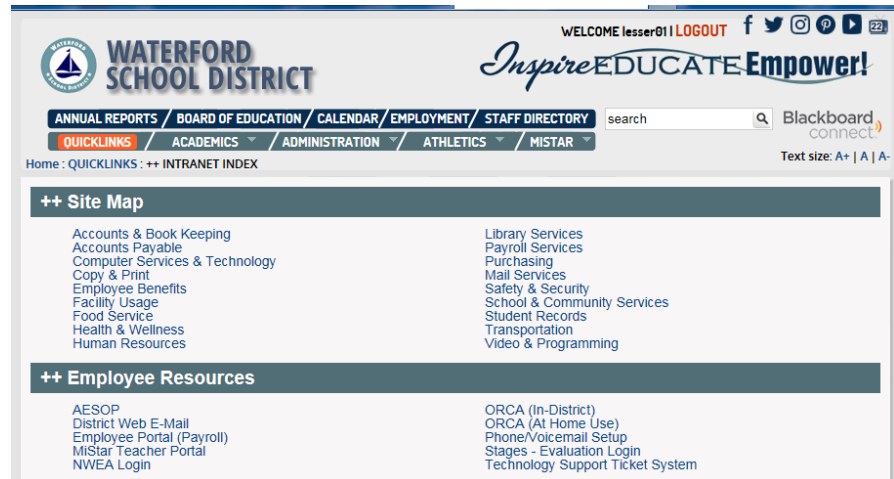

Sign in, please

Network Username

Network Password

sign in

3

You may utilize the Intranet Index that shows where employee Information is located on the web.
Please note: the symbols ++ denotes Intranet only information. There is no public access to this Information.